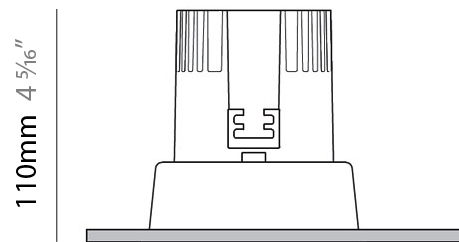

GENERAL

Series: Dixit
Subseries: Dixit RA8
Brand: Ivela
Division: Architectural
Mounting Type: Recessed
Mounting Location: Ceiling
Subcategory: Downlight

PHYSICAL

Shape: Round
Diameter (mm): 96
Diameter (in): 3 3/4
Height (mm): 110
Height (in): 4 5/16
Min. Recessing Depth (mm): 150
Min. Recessing Depth (in): 5 7/8
Light Distribution: Direct
Weight (kg): 0.4
Weight (lbs): 0.88
Diffuser: Clear Polycarbonate
Fixture Finish: MWH
Fixture Material: Aluminum Die Cast
Cut-out Measurements: 92mm / 3 5/8"

ELECTRICAL

Lamp Type: LED
Total Output Wattage (W): 9 / 12
Dimming: Tri-Mode (Non-Dimming and Phase Dimming (120Vac only) and 0-10V Dimming)
Driver Included: No
Driver Location: Recessed Housing
Driver Type: Constant Current - Universal
Driver Class: Class 2
Input Voltage (V): 120 - 277
Constant Current (MA): 250 / 350

LED

Number of LEDs: 1
Color Temperature (°K): 2700 / 3000
Max. Delivered Lumen (lm): 1096 / 1447
CRI: >80 CRI
Efficiency (%): 87.7
Lamp Life (hrs): 50000
Upon Request: 3500K upon request

OPTICAL

Optic°: 26
Beam Angle: Symmetric
Adjustability: Fixed
Upon Request: Optic 45° (mirror-metallized) / 65° (white)

RATINGS AND CERTIFICATIONS

Certified By: Certified for North American Standards
IP rating: IP44
IK Rating: IK08