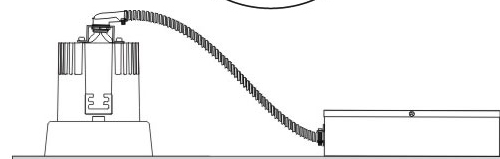

92mm
3 5/8"

5 7/8"
150mm
A